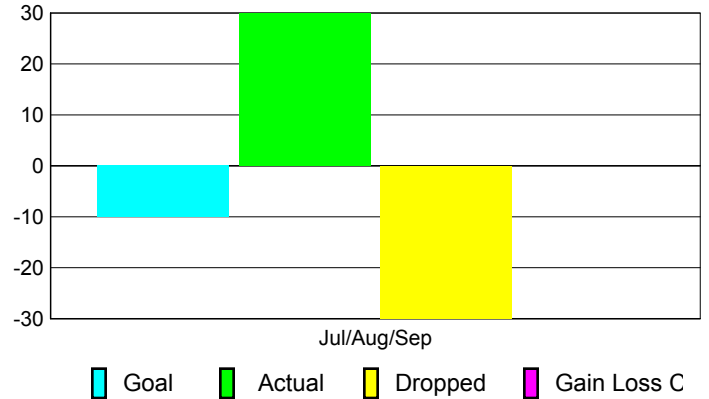

Membership Results 2010-2011

Goal, New, Dropped, Gain/Loss